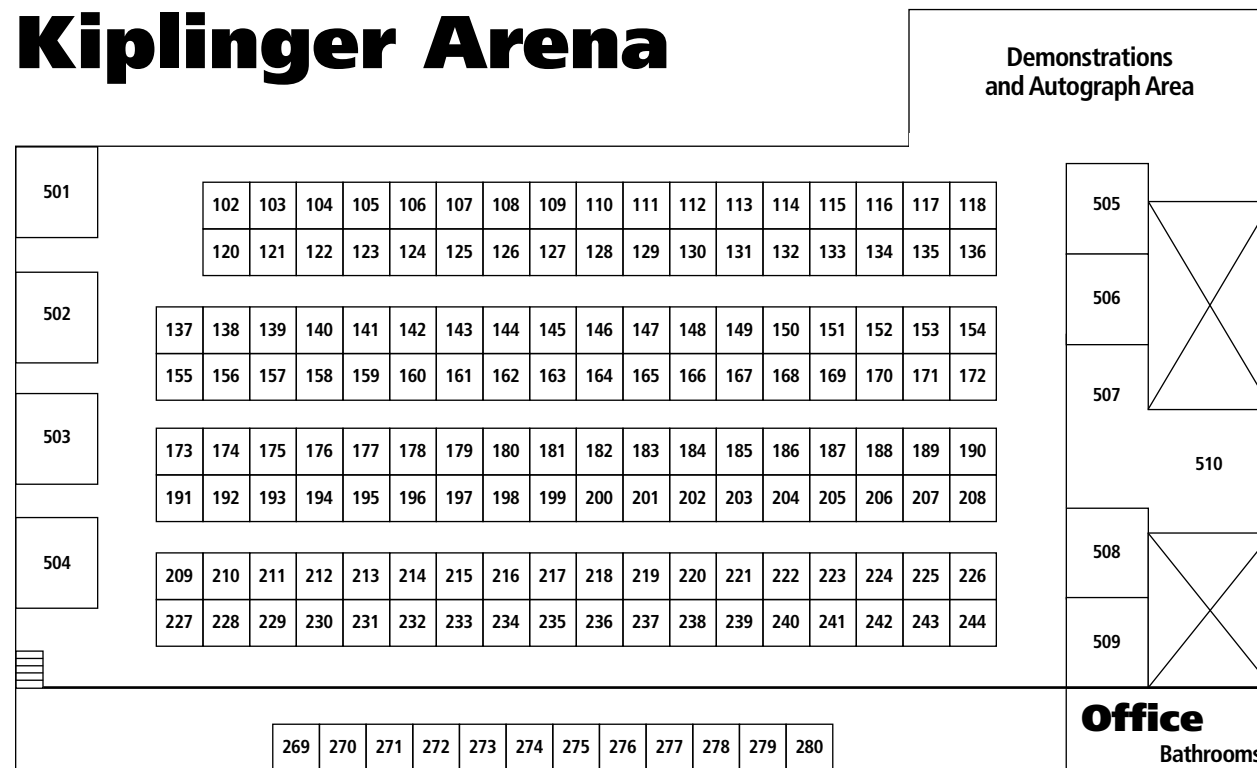

Kiplinger Arena

Pavillion

Community Building

4-H Building